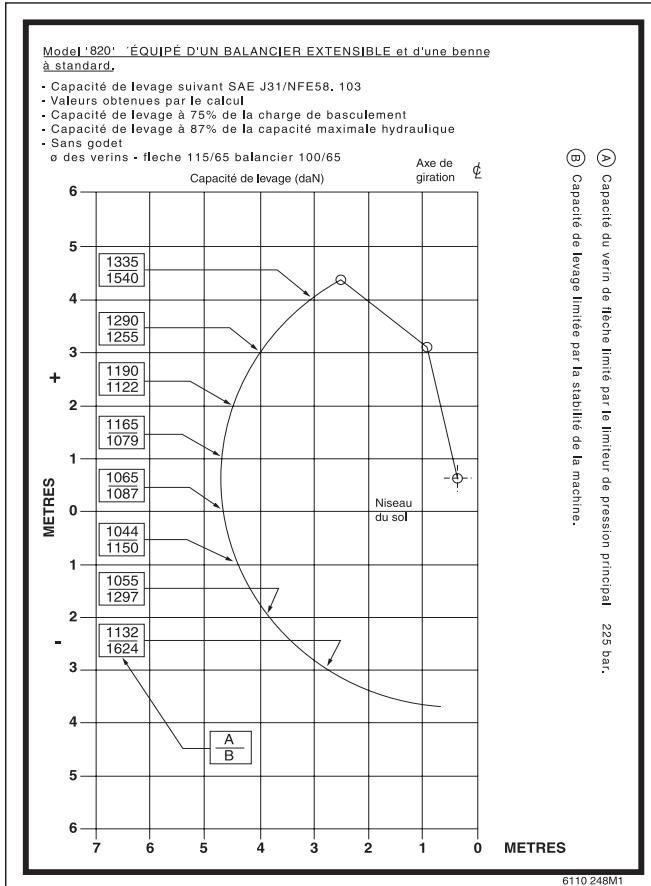

Decals
Adhésifs
Adhesivos

Craning Valve Kit
Coffret de Distributeur de Commande
Manutention
Juego de distribuidor de mando de
mantenimiento

C-95019-01.1-A

1 6110248M1

(F) Craning 820

1 Decal

Adhésif

Adhesivo

← 1

820
TX760B

805 807

95019C01.1

6199042M3

1

Jan-06