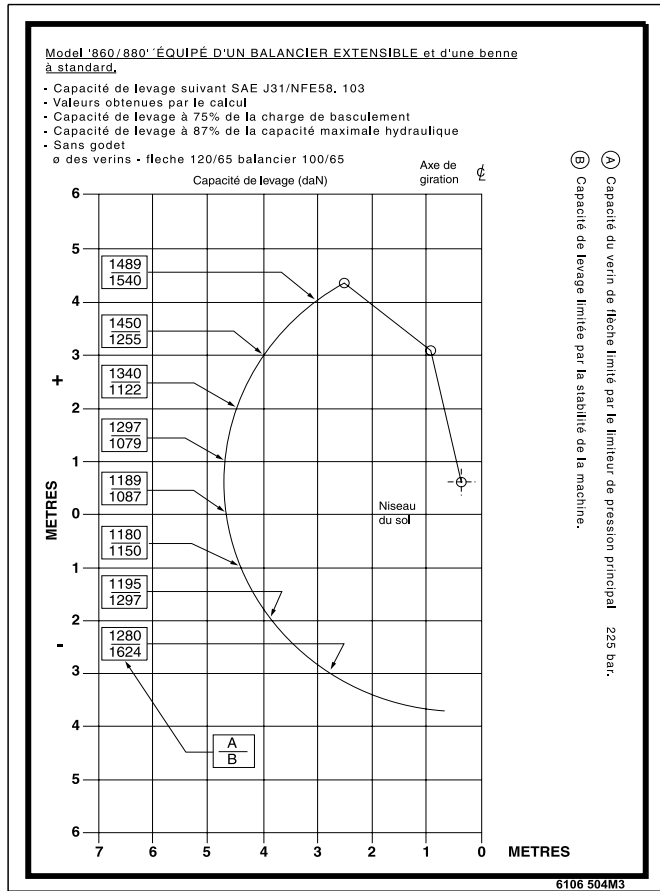

Decals
Adhésifs
Adhesivos

Craning Valve Kit
Coffret de Distributeur de Commande
Manutention
Juego de distribuidor de mando de
mantenimiento

C-95020-01.1-B

1	6106504M3	(F) Craning 860/880	1	Decal	Adhésif	Adhesivo

860 880
TX860B

817 845

95020C01.1

6199042M3

1

Jan-06